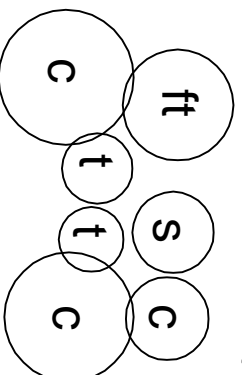

# Bleeder Stage Plot

Rear Monitor Mix:  
Bass, Vocals, Guitar

Standard 5-Piece  
Drum Set

Bass Rig:  
mic cab.  
or DI from head

Guitar Rig:  
mic cab.  
or XLR out

Backup Vocal Mic

Lead Vocal Mic

Front Monitor Mix:  
Everything